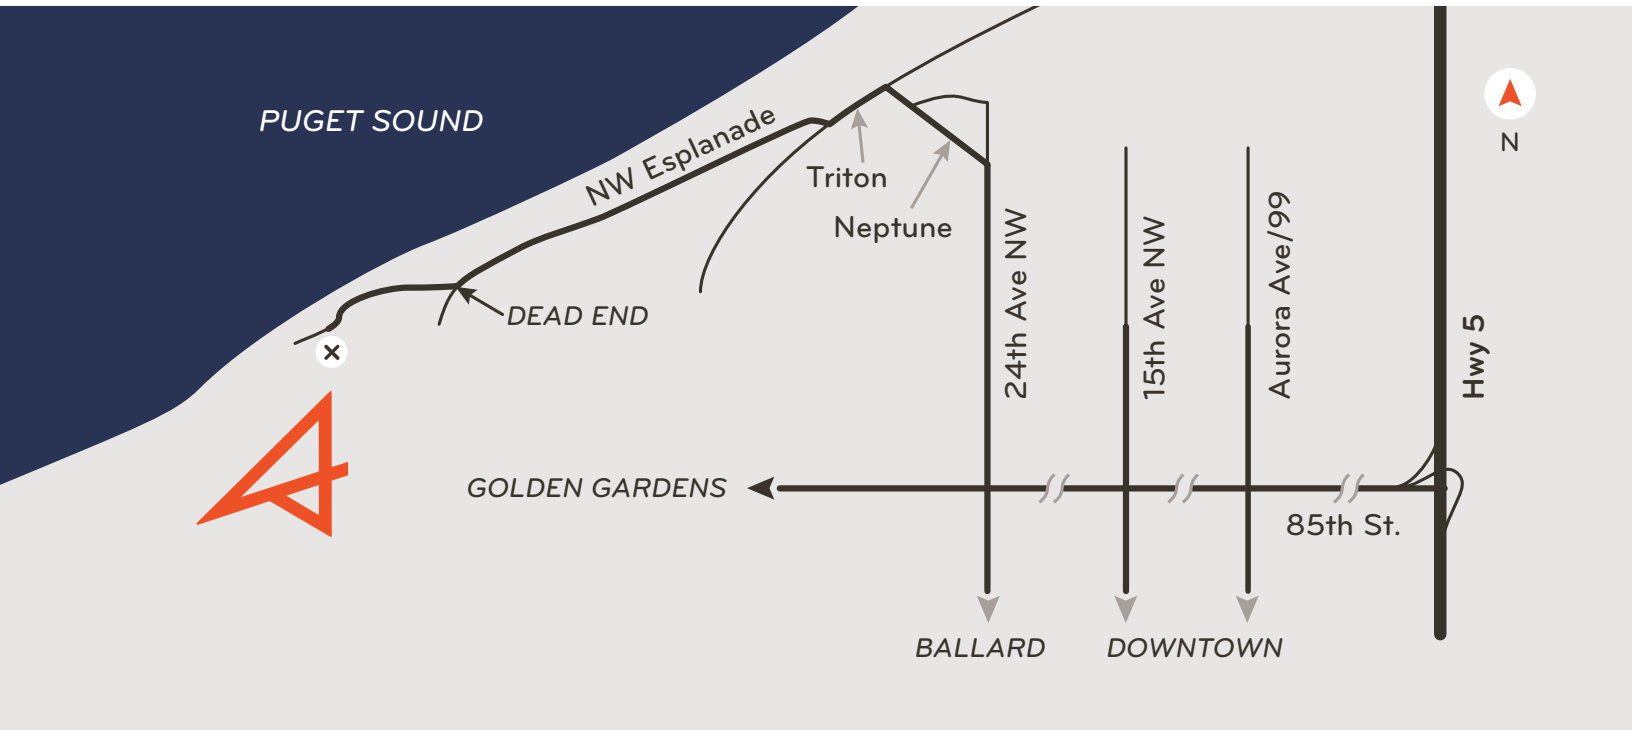

DIRECTIONS TO THE LAB

- > Hwy 5 North or South to 85th St exit – head West
- > Follow 85th St. West to 24th Ave NW (R)
- > Follow 24th Ave NW down hill to Neptune (L)
- > Appx. one block to water on Triton Dr (L)
- > First (R) on Esplanade
- > Follow Esplanade – veer to dead end, down hill, through sharp s-curve, first house on (L)